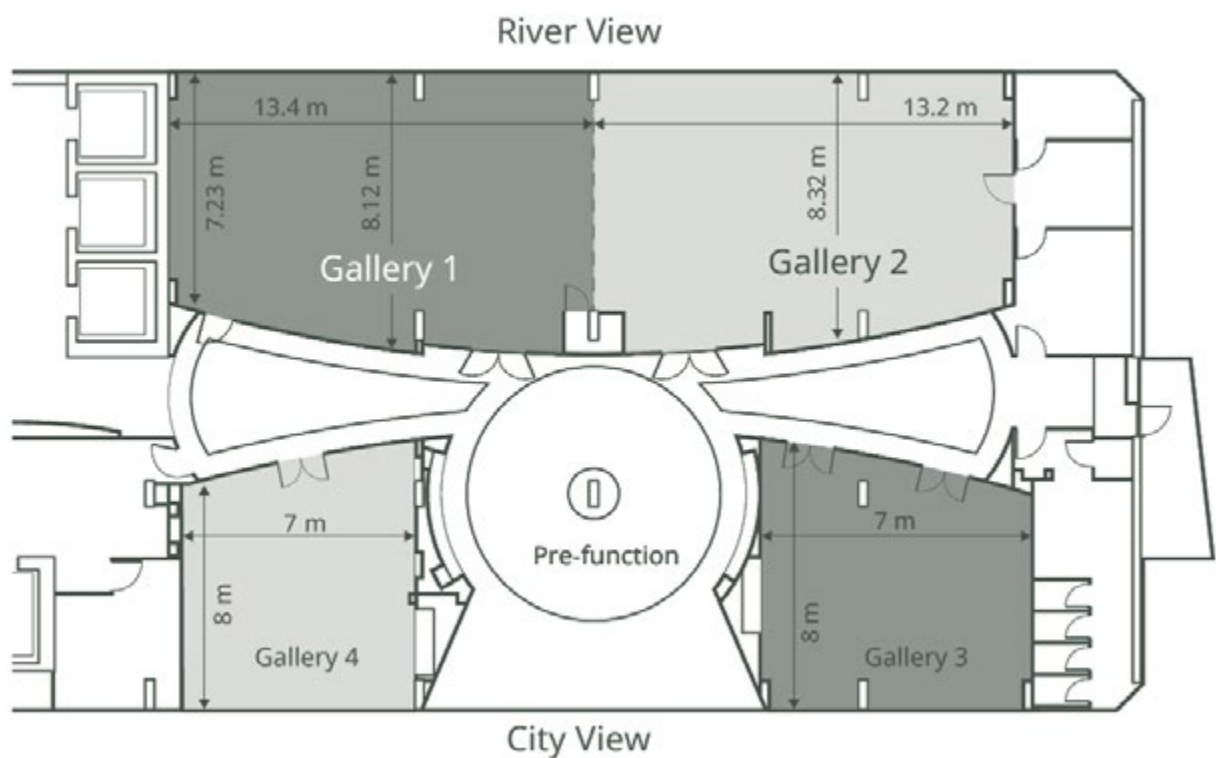

THE GALLERY

36th Floor

FUNCTION ROOMS	AREA (M²)	CEILING (M)	U-SHAPE	THEATRE	CLASSROOM	BOARD - ROOM	BANQUET	COCKTAIL	BUFFET
Gallery 1	104	2.5	35	80	54	35	50	100	50
Gallery 2	104	2.5	35	80	54	35	50	100	50
Gallery 1&2	208	2.5	50	160	100	70	100	200	100
Gallery 3	56	2.5	16	30	18	15	30	50	30
Gallery 4	56	2.5	16	30	18	20	30	50	30