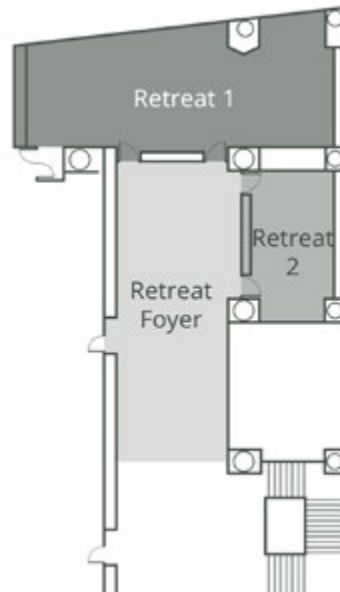

3rd Floor

THE RETREAT

- Retreat 1
- Retreat 2
- Retreat Foyer