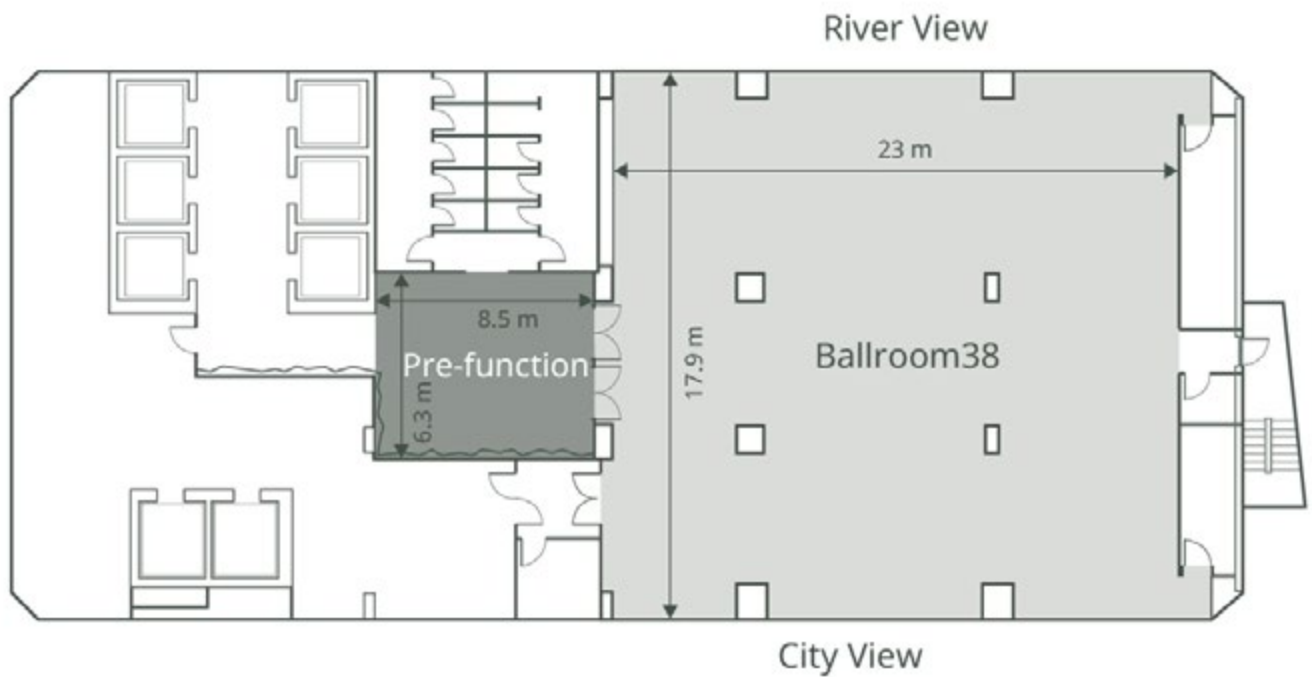

BALLROOM 38

38th Floor

FUNCTION ROOMS	AREA (M²)	CEILING (M)	U-SHAPE	THEATRE	CLASSROOM	BOARD - ROOM	BANQUET	COCKTAIL	BUFFET
Ballroom38	411	5.1	60	200	150	-	250	300	170