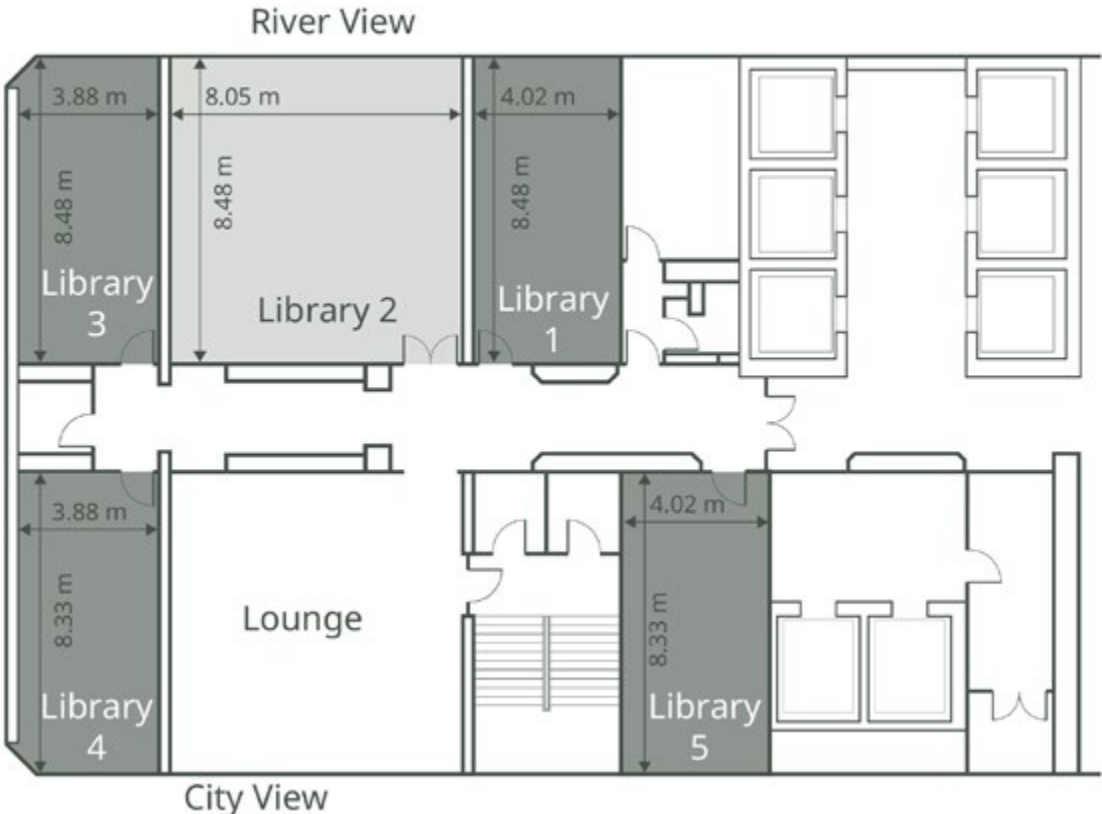

THE LIBRARY

24th Floor

FUNCTION ROOMS	AREA (M²)	CEILING (M)	U-SHAPE	THEATRE	CLASSROOM	BOARD - ROOM	BANQUET	COCKTAIL	BUFFET
Library 1	34	2.6	-	-	-	12	-	-	-
Library 2	68	2.6	20	40	27	20	40	40	40
Library 3	34	2.6	-	-	-	12	-	-	-
Library 4	34	2.6	-	-	-	12	-	-	-
Library 5	34	2.6	12	20	12	12	10	-	-