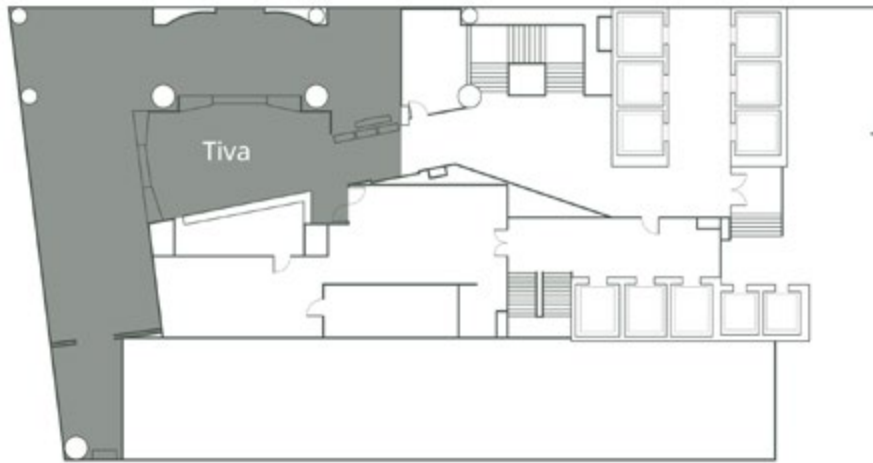

FLOOR PLAN

2nd Floor

TIVA