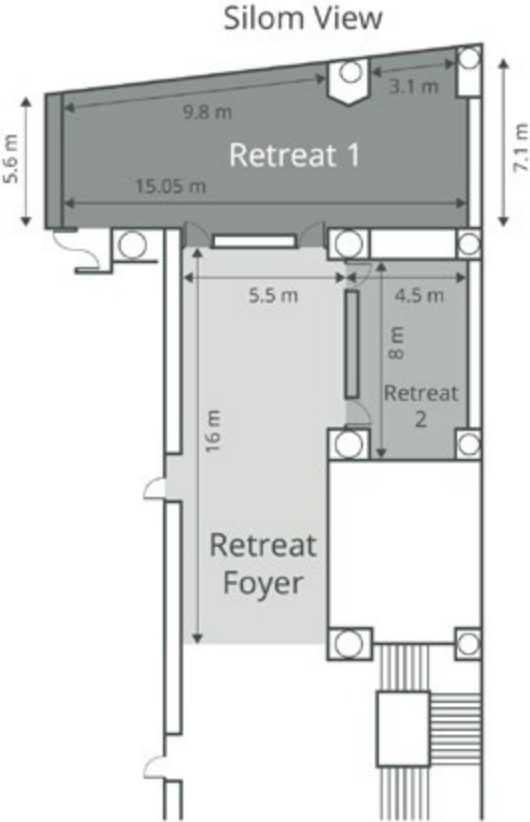

THE RETREAT

3rd Floor

FUNCTION ROOMS	AREA (M²)	CEILING (M)	U-SHAPE	THEATRE	CLASSROOM	BOARD - ROOM	BANQUET	COCKTAIL	BUFFET
Retreat 1	75	2.8	30	70	40	32	50	70	60
Retreat 2	28	2.8	12	20	12	12	-	20	-
Retreat Foyer	96	2.8	-	-	-	-	-	60	-